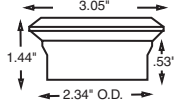

# SINGLE PIECE INSERTS

**35366**  
Chevrolet/GMC  
Tiltmaster, Isuzu  
NPR Series w/4BD1-T  
Turbo Diesel engine.

**35490**  
Chevrolet/GMC  
Medium Truck/  
Bus w/366, 427  
engine.

**35491**  
International  
Medium Truck/  
Bus w/V392 engine.