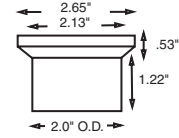

# SINGLE PIECE INSERTS

**35366**  
Chevrolet/GMC  
Tiltmaster, Isuzu  
NPR Series w/4BD1-T  
Turbo Diesel engine.

**35490**  
Chevrolet/GMC  
Medium Truck/  
Bus w/366, 427  
engine.

**35491**  
International  
Medium Truck/  
Bus w/V392 engine.