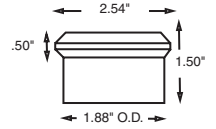

35597
Chevrolet/GMC
Medium Truck/
Bus w/350 engine.