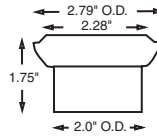

# SINGLE PIECE INSERTS

**35366**  
Chevrolet/GMC  
Tiltmaster, Isuzu  
NPR Series w/4BD1-T  
Turbo Diesel engine.

**35490**  
Chevrolet/GMC  
Medium Truck/  
Bus w/366, 427  
engine.

**35491**  
International  
Medium Truck/  
Bus w/V392 engine.