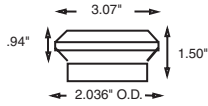

# SINGLE PIECE INSERTS

**35366**  
Chevrolet/GMC  
Tiltmaster, Isuzu  
NPR Series w/4BD1-T  
Turbo Diesel engine.

**35490**  
Chevrolet/GMC  
Medium Truck/  
Bus w/366, 427  
engine.

**35491**  
International  
Medium Truck/  
Bus w/V392 engine.