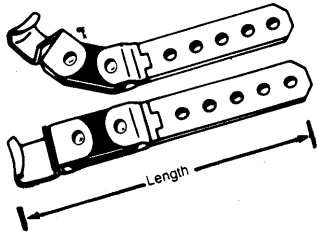

SWIVEL HANGERS

Specially designed hanger, engineered to solve essentially any hanger problem. Hanger swings from 0° to ± 45° and also has complete 360° rotation

Part. No.	Length
35103	9½
35898	17