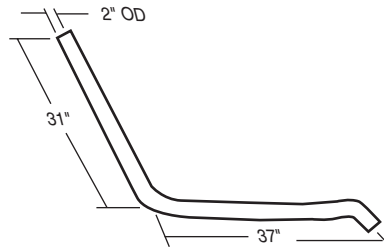

TAIL PIPE

Side Exit Tail Pipe. Use on Vans,
P-Series and UPS type vehicles.

44463