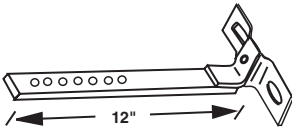

UNIVERSAL HANGER & BRACKET

35966
Fits 2¾" - 4½" O.D.

35600
Fits 1½" to 2¼" OD